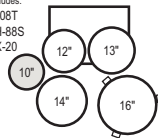

EX-6/C **$169**

EX-6/B **$169**

Includes:
1008T
TH-88S
AX-20