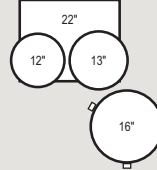

RF-924XP $4,399

1. Drums ONLY:
   1 2218BX 22"x18" Bass
   1 1209T 12"x9" Tom
   1 1310T 13"x10" Tom
   1 1616F 16"x16" Fl. Tom
   3 LG-200 FT Legs