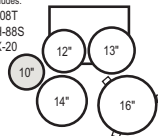

ELX-6/C ...$239

ELX-6/B ...$239

Includes:
1008T
TH-88S
AX-20