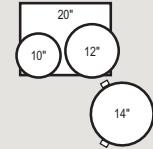

MSX-904XP $3,499

1. Drums ONLY:
2. 1 2016BX 20"x16" Bass
   - 1 1008T 10"x8" Tom
   - 1 1209T 12"x9" Tom
   - 1 1414F 14"x14" Fl. Tom
   - 3 LG-40 FT Legs

MSX Components

Snare Drums

1455S	14"x5.5"	$650.00	Special Order
1465S	14"x6.5"	670.00	Special Order

Toms w/ OptiMount

0807T	8"x7"	$680.00	Special Order
0808T	8"x8"	680.00	Special Order
1008T	10"x8"	735.00	Special Order
1009T	10"x9"	735.00	Special Order
1010T	10"x10"	735.00	Special Order
1208T	12"x8"	760.00	Special Order
1209T	12"x9"	760.00	Special Order
1210T	12"x10"	760.00	Special Order
1309T	13"x9"	810.00	Special Order
1310T	13"x10"	810.00	Special Order
1311T	13"x11"	810.00	Special Order
1410T	14"x10"	890.00	Special Order
1411T	14"x11"	890.00	Special Order
1412T	14"x12"	890.00	Special Order
1513T	15"x13"	995.00	Special Order
1514T	15"x14"	995.00	Special Order
1613T	16"x13"	1,025.00	Special Order
1614T	16"x14"	1,025.00	Special Order

Floor Toms

1414F	14"x14"	$1,025.00	Special Order
1616F	16"x16"	1,100.00	Special Order
1816F	18"x16"	1,225.00	Special Order

Bass Drums

w/ BB-3	w/o BB-3			
1814BB	1814BX	18"x14"	$1,600.00	Special Order
1816BB	1816BX	18"x16"	1,600.00	Special Order
2014BB	2014BX	20"x14"	1,700.00	Special Order
2016BB	2016BX	20"x16"	1,700.00	Special Order
2018BB	2018BX	20"x18"	1,800.00	Special Order
2216BB	2216BX	22"x16"	1,850.00	Special Order
2218BB	2218BX	22"x18"	1,900.00	Special Order
2220BB	2220BX	22"x20"	1,950.00	Special Order
2416BB	2416BX	24"x16"	1,950.00	Special Order
2418BB	2418BX	24"x18"	2,000.00	Special Order

Please Allow 4 to 6 Months for Delivery on SPECIAL ORDERS

MSX Features

- ✓ MasterCast Die Cast Hoops
- ✓ OptiMount Tom Holders
- ✓ Stainless Steel Tension Rods
- ✓ Molded Rubber Gaskets
- ✓ Remo Clear Ambassadors on Toms
- ✓ Remo Powerstroke3 Bass Drum Heads
- ✓ 4 Hardware Finishes! SAME PRICE!
  - Chrome Plated (C)
  - Black Chrome Plated (B)
  - Satin Chrome Plated (S)
  - Gold Plated (G)

MSX Colors

Ultra Exotic Covering	Chrome HW	Black Chrome HW	Satin Chrome HW	Gold Plated HW
#400 White Marine Pearl	Special Order	Special Order	Special Order	Special Order
#401 Royal Gold	Special Order	Special Order	Special Order	Special Order
#402 Abalone	Special Order	Special Order	Special Order	Special Order
#403 Red Onyx	Special Order	Special Order	Special Order	Special Order
#404 Amethyst	Special Order	Special Order	Special Order	Special Order
NEW #406 Bronze Glass	Special Order	Special Order	Special Order	Special Order
NEW #407 Red Glass	Special Order	Special Order	Special Order	Special Order
NEW #408 Pewter Glass	Special Order	Special Order	Special Order	Special Order

Please Allow 4 to 6 Months for Delivery on SPECIAL ORDERS