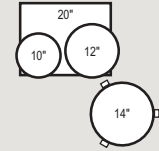

MMX-904XP $3,799

1. Drums ONLY:
   1 2016BX 20"x16" Bass
   1 1008T 10"x8" Tom
   1 1209T 12"x9" Tom
   1 1414F 14"x14" Fl. Tom
   3 LG-40 FT Legs

MMX Components

Snare Drums			
1455S	14"x5.5"	$650.00	Special Order
1465S	14"x6.5"	670.00	Special Order
1465SD	14"x6.5"	690.00	Special Order

Toms w/ OptiMount			
0807T	8"x7"	$680.00	Special Order
0808T	8"x8"	680.00	Special Order
1008T	10"x8"	735.00	Special Order
1009T	10"x9"	735.00	Special Order
1010T	10"x10"	735.00	Special Order
1208T	12"x8"	760.00	Special Order
1209T	12"x9"	760.00	Special Order
1210T	12"x10"	760.00	Special Order
1309T	13"x9"	810.00	Special Order
1310T	13"x10"	810.00	Special Order
1311T	13"x11"	810.00	Special Order
1410T	14"x10"	890.00	Special Order
1411T	14"x11"	890.00	Special Order
1412T	14"x12"	890.00	Special Order
1513T	15"x13"	995.00	Special Order
1514T	15"x14"	995.00	Special Order
1613T	16"x13"	1,025.00	Special Order
1614T	16"x14"	1,025.00	Special Order

Floor Toms			
1414F	14"x14"	$1,025.00	Special Order
1616F	16"x16"	1,100.00	Special Order
1816F	18"x16"	1,225.00	Special Order

Bass Drums				
w/ BB-3	w/o BB-3			
1814BB	1814BX	18"x14"	$1,600.00	Special Order
1816BB	1816BX	18"x16"	1,600.00	Special Order
2014BB	2014BX	20"x14"	1,700.00	Special Order
2016BB	2016BX	20"x16"	1,700.00	Special Order
2018BB	2018BX	20"x18"	1,800.00	Special Order
2216BB	2216BX	22"x16"	1,850.00	Special Order
2218BB	2218BX	22"x18"	1,900.00	Special Order
2220BB	2220BX	22"x20"	1,950.00	Special Order
2416BB	2416BX	24"x16"	1,950.00	Special Order
2418BB	2418BX	24"x18"	2,000.00	Special Order

Please Allow 4 to 6 Months for Delivery on SPECIAL ORDERS

MMX Features

- ✓ MasterCast Die Cast Hoops
- ✓ OptiMount Tom Holders
- ✓ Stainless Steel Tension Rods
- ✓ Molded Rubber Gaskets
- ✓ Remo Clear Ambassadors on Toms
- ✓ Remo Powerstroke3 Bass Drum Heads
- ✓ 4 Hardware Finishes! SAME PRICE!
  - Chrome Plated (C)
  - Black Chrome Plated (B)
  - Satin Chrome Plated (S)
  - Gold Plated (G)

MMX Colors