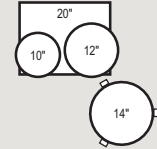

RF-904XP $4,399

1. Drums ONLY:
   1 2016BX 20"x16" Bass
   1 1008T 10"x8" Tom
   1 1209T 12"x9" Tom
   1 1414F 14"x14" Fl. Tom
   3 LG-200 FT Legs

RF Components

Snare Drums

1365S	13"x6.5"	$929.00
1450S	14"x5"	899.00
1465S	14"x6.5"	999.00
NEW S1450	14"x5"	799.00
NEW S1465	14"x6.5"	849.00
NEW B1450	14"x5"	899.00
NEW B1465	14"x6.5"	969.00

Toms

0807T	8"x7"	$748.00
0808T	8"x8"	748.00
1008T	10"x8"	809.00
1009T	10"x9"	809.00
1010T*	10"x10"	809.00
1208T	12"x8"	836.00
1209T	12"x9"	836.00
1210T	12"x10"	836.00
1309T*	13"x9"	891.00
1310T	13"x10"	891.00
1311T*	13"x11"	891.00
1410T*	14"x10"	979.00
1411T	14"x11"	979.00
1412T	14"x12"	979.00
1513T*	15"x13"	1,095.00
1514T	15"x14"	1,095.00
1613T	16"x13"	1,128.00
1614T	16"x14"	1,128.00

Floor Toms

1414F	14"x14"	$1,128.00
1616F	16"x16"	1,210.00
1816F	18"x16"	1,348.00

Bass Drums

w/ BB-3	w/o BB-3		
1814BB*	1814BX*	18"x14"	$1,760.00
1816BB*	1816BX*	18"x16"	1,760.00
2014BB*	2014BX*	20"x14"	1,870.00
2016BB*	2016BX	20"x16"	1,870.00
2018BB*	2018BX*	20"x18"	2,000.00
2216BB*	2216BX	22"x16"	2,035.00
2218BB*	2218BX	22"x18"	2,090.00
2220BB*	2220BX*	22"x20"	2,100.00
2416BB*	2416BX*	24"x16"	2,145.00
2418BB*	2418BX	24"x18"	2,200.00

*SPECIAL ORDER - Please Allow 4 to 6 Months for Delivery

RF Shell Composition

Legend: M= Maple; B= Birch; MH= African Mahogany

Snare	Plies	Outside/ Inside	Bearing Edge
13"	20	M14/B6	45°
14"	20	M14/B6	45°

Toms	Plies	Outside/ Inside	Bearing Edge
8"	6	M4/B2	Rounded 45°
10"	6	M4/B2	Rounded 45°
12"	6	M6	Rounded 45°
13"	6	M4/MH2	Rounded 45°
14"	6	M4/MH2	Fully Rounded
15"	6	M4/MH2	Fully Rounded
16"	6	M2/MH4	Fully Rounded

Floor Toms	Plies	Outside/ Inside	Bearing Edge
14"	8	M4/MH4	Fully Rounded
15"	8	M4/MH4	Fully Rounded
16"	8	M2/MH6	Fully Rounded
18"	8	M2/MH6	Fully Rounded

Bass	Plies	Outside/ Inside	Bearing Edge
18"	6	M2/MH4	Fully Rounded
20"	6	M2/MH4	Fully Rounded
22"	8	M2/MH6	Fully Rounded
24"	8	M2/MH6	Fully Rounded

RF Features

- ✓ BRL Bridge Lugs w/Swivel Function
- ✓ LB-200 Bridge FT Leg Brackets
- ✓ LG-200 Floor Tom Legs
- ✓ MasterCast Die Cast Hoops
- ✓ OptiMount Tom Holders
- ✓ Stainless Steel Tension Rods
- ✓ Molded Rubber Gaskets
- ✓ Remo Coated "JP" Ambassador Tom Batters
- ✓ Remo Coated "JP" Powerstroke3 BD Heads

RF Colors

Lacquer

#142	Rootbeer Fade	w/ Chrome Drum Hardware Only
#143	Twilight Fade	w/ Chrome Drum Hardware Only
#155	Scarlet Fade	w/ Chrome Drum Hardware Only
#192	Copperfire Sparkle	w/ Chrome Drum Hardware Only
#193	Purple Craze	w/ Chrome Drum Hardware Only
#194	Granite Sparkle	w/ Chrome Drum Hardware Only
NEW #195	Crystal Rain	w/ Chrome Drum Hardware Only