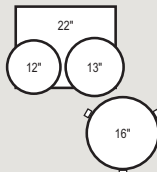

MHX-924XP \$3,799

Drums ONLY:
1 2218BX 22"x18" Bass
1 1209T 12"x9" Tom
1 1310T 13"x10" Tom
1 1616F 16"x16" Fl. Tom
3 LG-40 FT Legs

MHX-924XSP \$3,799

Drums ONLY:
1 2218BX 22"x18" Bass
1 1008T 10"x8" Tom
1 1209T 12"x9" Tom
1 1616F 16"x16" Fl. Tom
3 LG-40 FT Legs