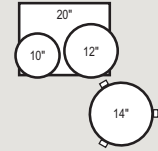

BRX-904XP $2,999

1. Drums ONLY:
2. 1 2016BX 20"x16" Bass
   - 1 1008T 10"x8" Tom
   - 1 1209T 12"x9" Tom
   - 1 1414F 14"x14" Fl. Tom
   - 3 LG-40 FT Legs

BRX Components

Snare Drums			
1455S	14"x5.5"	$570.00	Special Order
1465S	14"x6.5"	590.00	Special Order

Toms w/ OptiMount			
0807T	8"x7"	$495.00	Special Order
0808T	8"x8"	495.00	Special Order
1008T	10"x8"	550.00	Special Order
1009T	10"x9"	550.00	Special Order
1010T	10"x10"	550.00	Special Order
1208T	12"x8"	610.00	Special Order
1209T	12"x9"	610.00	Special Order
1210T	12"x10"	610.00	Special Order
1309T	13"x9"	635.00	Special Order
1310T	13"x10"	635.00	Special Order
1311T	13"x11"	635.00	Special Order
1410T	14"x10"	695.00	Special Order
1411T	14"x11"	695.00	Special Order
1412T	14"x12"	695.00	Special Order
1513T	15"x13"	770.00	Special Order
1514T	15"x14"	770.00	Special Order
1613T	16"x13"	800.00	Special Order
1614T	16"x14"	800.00	Special Order

Floor Toms			
1414F	14"x14"	$795.00	Special Order
1616F	16"x16"	860.00	Special Order
1816F	18"x16"	925.00	Special Order

Bass Drums				
w/ BB-3	w/o BB-3			
1814BB	1814BX	18"x14"	$1,325.00	Special Order
1816BB	1816BX	18"x16"	1,325.00	Special Order
2014BB	2014BX	20"x14"	1,375.00	Special Order
2016BB	2016BX	20"x16"	1,375.00	Special Order
2018BB	2018BX	20"x18"	1,470.00	Special Order
2216BB	2216BX	22"x16"	1,490.00	Special Order
2218BB	2218BX	22"x18"	1,570.00	Special Order
2220BB	2220BX	22"x20"	1,600.00	Special Order
2416BB	2416BX	24"x16"	1,600.00	Special Order
2418BB	2418BX	24"x18"	1,660.00	Special Order

Please Allow 4 to 6 Months for Delivery on SPECIAL ORDERS

BRX Features

- ✓ MasterCast Die Cast Hoops
- ✓ OptiMount Tom Holders
- ✓ Stainless Steel Tension Rods
- ✓ Molded Rubber Gaskets
- ✓ Remo Clear Ambassadors on Toms
- ✓ Remo Powerstroke3 Bass Drum Heads
- ✓ 4 Hardware Finishes! SAME PRICE!
  - Chrome Plated (C)
  - Black Chrome Plated (B)
  - Satin Chrome Plated (S)
  - Gold Plated (G)

BRX Colors