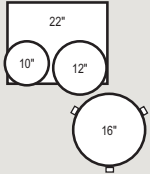

MSX-924XSP $3,499

1. Drums ONLY:
2. 1 2218BX 22"x18" Bass
   - 1 1008T 10"x8" Tom
   - 1 1209T 12"x9" Tom
   - 1 1616F 16"x16" Fl. Tom
   - 3 LG-40 FT Legs