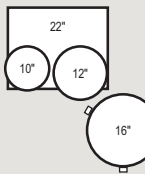

BSX-924XSP $2,799

Drums ONLY:

1	2218BX	22"x18"	Bass
1	1008T	10"x8"	Tom
1	1209T	12"x9"	Tom
1	1616F	16"x16"	Fl. Tom
3	LG-40		FT Legs

NEW