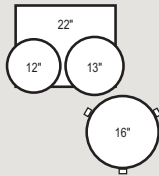

SMX-924P $2,099

1. Includes:
2. 1 2218BB 22"x18" Bass
   - 1 1209T 12"x9" Tom
   - 1 1310T 13"x10" Tom
   - 1 1616F 16"x16" Floor Tom
   - 3 LG-40 FT Legs
   - 2 TH-1000I Tom Arms

NEW