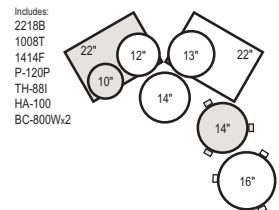

EXR Components

Snare Drums
1455S | 14"x5.5" | **$239.00**

Toms w/ I.S.S.

0807T	8"x7"	$169.00
0808T	8"x8"	169.00
1008T	10"x8"	179.00
1010T*	10"x10"	179.00
1209T	12"x9"	199.00
1210T	12"x10"	199.00
1310T	13"x10"	209.00
1311T	13"x11"	209.00
1411T	14"x11"	249.00
1412T	14"x12"	249.00
1514T	15"x14"	269.00
1613T	16"x13"	279.00
1614T	16"x14"	279.00

*SPECIAL ORDER - Please Allow 4 to 6 Months for Delivery

Floor Toms

1414F	14"x14"	$269.00
1616F	16"x16"	289.00
1816F	18"x16"	309.00

Bass Drums w/ BB-3 Bracket

2016B	20"x16"	$549.00
2216B	22"x16"	569.00
2218B	22"x18"	589.00
2416B*	24"x16"	599.00

*SPECIAL ORDER - Please Allow 4 to 6 Months for Delivery

EXR Features

- ✓ 100% Poplar Shells
- ✓ Wood Bass Drum Hoops w/Matching Finish
- ✓ Ultra Exotic Covering
- ✓ I.S.S. Tom Mounting System
- ✓ Perimeter EQ Bass Drum Heads
- ✓ Masters-Type Bridge Lugs
- ✓ Masters-Type Recessed BD Claws w/Rubber Lining
- ✓ Pedal w/PowerPlate - Double Pedal Ready

EXR Colors

Ultra Exotic Covering

#431	Strata Black	w/Chrome Drum Hardware
#433	Strata White	w/Chrome Drum Hardware
#435	Strata Blue	w/Chrome Drum Hardware
#436	Strata Red	w/Chrome Drum Hardware
NEW #437	Gun Metal Sparkle	w/Chrome Drum Hardware