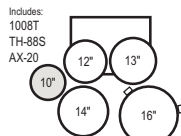

EXR-6F/C...$419