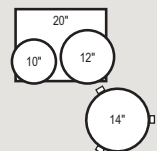

MHX-904XP $3,799

Drums ONLY:
1 2016BX 20"x16" Bass
1 1008T 10"x8" Tom
1 1209T 12"x9" Tom
1 1414F 14"x14" Fl. Tom
3 LG-40 FT Legs

MHX Components

Snare Drums

1455S	14"x5.5"	$650.00	Special Order
1465S	14"x6.5"	670.00	Special Order

Toms w/ OptiMount

0807T	8"x7"	$680.00	Special Order
0808T	8"x8"	680.00	Special Order
1008T	10"x8"	735.00	Special Order
1009T	10"x9"	735.00	Special Order
1010T	10"x10"	735.00	Special Order
1208T	12"x8"	760.00	Special Order
1209T	12"x9"	760.00	Special Order
1210T	12"x10"	760.00	Special Order
1309T	13"x9"	810.00	Special Order
1310T	13"x10"	810.00	Special Order
1311T	13"x11"	810.00	Special Order
1410T	14"x10"	890.00	Special Order
1411T	14"x11"	890.00	Special Order
1412T	14"x12"	890.00	Special Order
1513T	15"x13"	995.00	Special Order
1514T	15"x14"	995.00	Special Order
1613T	16"x13"	1,025.00	Special Order
1614T	16"x14"	1,025.00	Special Order

Floor Toms

1414F	14"x14"	$1,025.00	Special Order
1616F	16"x16"	1,100.00	Special Order
1816F	18"x16"	1,225.00	Special Order

Bass Drums

w/ BB-3	w/o BB-3			
1814BB	1814BX	18"x14"	$1,600.00	Special Order
1816BB	1816BX	18"x16"	1,600.00	Special Order
2014BB	2014BX	20"x14"	1,700.00	Special Order
2016BB	2016BX	20"x16"	1,700.00	Special Order
2018BB	2018BX	20"x18"	1,800.00	Special Order
2216BB	2216BX	22"x16"	1,850.00	Special Order
2218BB	2218BX	22"x18"	1,900.00	Special Order
2220BB	2220BX	22"x20"	1,950.00	Special Order
2416BB	2416BX	24"x16"	1,950.00	Special Order
2418BB	2418BX	24"x18"	2,000.00	Special Order

Please Allow 4 to 6 Months for Delivery on SPECIAL ORDERS

MHX Features

- ✓ MasterCast Die Cast Hoops
- ✓ OptiMount Tom Holders
- ✓ Stainless Steel Tension Rods
- ✓ Molded Rubber Gaskets
- ✓ Remo Clear Ambassadors on Toms
- ✓ Remo Powerstroke3 Bass Drum Heads
- ✓ 4 Hardware Finishes! SAME PRICE!
  - Chrome Plated (C)
  - Black Chrome Plated (B)
  - Satin Chrome Plated (S)
  - Gold Plated (G)

MHX Colors

	Lacquer	Chrome HW	Black Chrome HW	Satin Chrome HW	Gold Plated HW
NEW	#103 Piano Black	Special Order	Special Order	Special Order	Special Order
NEW	#109 Arctic White	Special Order	Special Order	Special Order	Special Order
	#141 Red Mahogany	Special Order	Special Order	Special Order	Special Order
NEW	#160 Silver Sparkle	Special Order	Special Order	Special Order	Special Order
NEW	#165 Diamond Burst	Special Order	Special Order	Special Order	Special Order
NEW	#166 Black Sparkle	Special Order	Special Order	Special Order	Special Order
NEW	#168 Ocean Sparkle	Special Order	Special Order	Special Order	Special Order

Please Allow 4 to 6 Months for Delivery on SPECIAL ORDERS