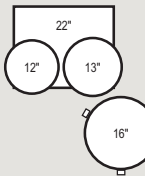

Please Allow 4 to 6 Months for Delivery on SPECIAL ORDERS

BSX Shell Packs

NEW

BSX-924XAP \$2,799

Drums ONLY:

1	2218BX	22"x18"	Bass
1	1008T	10"x8"	Tom
1	1209T	12"x9"	Tom
1	1411T	14"x11"	Tom

NEW

BSX-924XP \$2,799