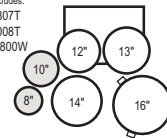

EX-7P/C **$389**

EX-7P/B **$389**

Includes:
0807T
1008T
T-800W