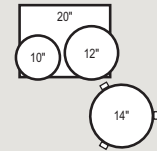

MRX-904XP $3,799

1. Drums ONLY:
2. 1 2016BX 20"x16" Bass
   - 1 1008T 10"x8" Tom
   - 1 1209T 12"x9" Tom
   - 1 1414F 14"x14" Fl. Tom
   - 3 LG-40 FT Legs

MRX Components

Snare Drums

1455S	14"x5.5"	$650.00	Special Order
1465S	14"x6.5"	670.00	Special Order

Toms w/ OptiMount

0807T	8"x7"	$680.00	Special Order
0808T	8"x8"	680.00	Special Order
1008T	10"x8"	735.00	Special Order
1009T	10"x9"	735.00	Special Order
1010T	10"x10"	735.00	Special Order
1208T	12"x8"	760.00	Special Order
1209T	12"x9"	760.00	Special Order
1210T	12"x10"	760.00	Special Order
1309T	13"x9"	810.00	Special Order
1310T	13"x10"	810.00	Special Order
1311T	13"x11"	810.00	Special Order
1410T	14"x10"	890.00	Special Order
1411T	14"x11"	890.00	Special Order
1412T	14"x12"	890.00	Special Order
1513T	15"x13"	995.00	Special Order
1514T	15"x14"	995.00	Special Order
1613T	16"x13"	1,025.00	Special Order
1614T	16"x14"	1,025.00	Special Order

Floor Toms

1414F	14"x14"	$1,025.00	Special Order
1616F	16"x16"	1,100.00	Special Order
1816F	18"x16"	1,225.00	Special Order

Bass Drums

w/ BB-3	w/o BB-3		
1814BB	1814BX	18"x14"	$1,600.00 Special Order
1816BB	1816BX	18"x16"	1,600.00 Special Order
2014BB	2014BX	20"x14"	1,700.00 Special Order
2016BB	2016BX	20"x16"	1,700.00 Special Order
2018BB	2018BX	20"x18"	1,800.00 Special Order
2216BB	2216BX	22"x16"	1,850.00 Special Order
2218BB	2218BX	22"x18"	1,900.00 Special Order
2220BB	2220BX	22"x20"	1,950.00 Special Order
2416BB	2416BX	24"x16"	1,950.00 Special Order
2418BB	2418BX	24"x18"	2,000.00 Special Order

Please Allow 4 to 6 Months for Delivery on SPECIAL ORDERS

MRX Features

- ✓ MasterCast Die Cast Hoops
- ✓ OptiMount Tom Holders
- ✓ Stainless Steel Tension Rods
- ✓ Molded Rubber Gaskets
- ✓ Remo Clear Ambassadors on Toms
- ✓ Remo Powerstroke3 Bass Drum Heads
- ✓ 4 Hardware Finishes! SAME PRICE!
  - Chrome Plated (C)
  - Black Chrome Plated (B)
  - Satin Chrome Plated (S)
  - Gold Plated (G)

MRX Colors