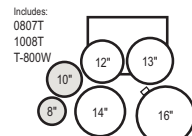

EXR-8/C... $1199