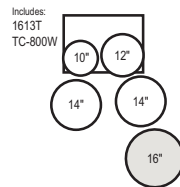

EXR-7/C...$469