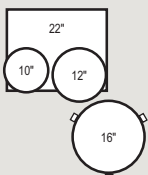

MHX-924XP \$3,799

Drums ONLY:
1 2218BX 22"x18" Bass
1 1209T 12"x9" Tom
1 1310T 13"x10" Tom
1 1616F 16"x16" Fl. Tom
3 LG-40 FT Legs

MHX-924XSP \$3,799

Drums ONLY:
1 2218BX 22"x18" Bass
1 1008T 10"x8" Tom
1 1209T 12"x9" Tom
1 1616F 16"x16" Fl. Tom
3 LG-40 FT Legs