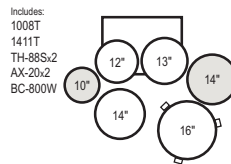

EXR-7P/C...$429