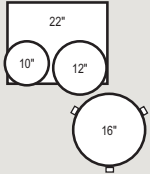

BRX-924XSP $2,999

1. Drums ONLY:
2. 1 2218BX 22"x18" Bass
   - 1 1008T 10"x8" Tom
   - 1 1209T 12"x9" Tom
   - 1 1616F 16"x16" Fl. Tom
   - 3 LG-40 FT Legs