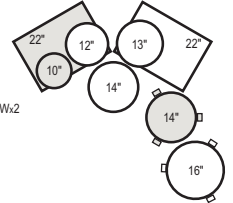

EX-8/C **$1,049**

EX-8/B **$1,049**

Includes:
2218B
1008T
1414F
P-120P
TH-88I
HA-100
BC-800Wx2