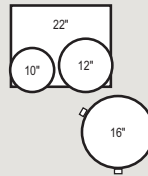

SMX-924XSP $2,099

1. Drums ONLY:
2. 1 2218BX 22"x18" Bass
   - 1 1008T 10"x8" Tom
   - 1 1209T 12"x9" Tom
   - 1 1616F 16"x16" Floor Tom
   - 3 LG-40 FT Legs

SMX Hardware Pack

HWP-1000 Hardware Pack $875

Hardware included:

- **B-1000** 1000 Series Boom Stand
- **C-1000** 1000 Series Cymbal Stand
- **S-1000** 1000 Series Snare Stand
- **H-1000** 1000 Series Hi-hat Stand
- **P-1000** 1000 Series Pedal

SMX Components

Maple Snare Drums		
1455S	14"x5.5"	$399.00
1465S	14"x6.5"	419.00

Toms w/ OptiMount		
0807T	8"x7"	$339.00
0808T	8"x8"	339.00
1008T	10"x8"	379.00
1009T	10"x9"	379.00
1010T*	10"x10"	379.00
1208T*	12"x8"	399.00
1209T	12"x9"	399.00
1210T	12"x10"	399.00
1309T*	13"x9"	419.00
1310T*	13"x10"	419.00
1311T	13"x11"	419.00
1411T	14"x11"	469.00
1412T	14"x12"	469.00
1513T*	15"x13"	529.00
1514T	15"x14"	529.00
1613T	16"x13"	539.00
1614T	16"x14"	539.00

*SPECIAL ORDER - Please Allow 4 to 6 Months for Delivery

Floor Toms		
1414F	14"x14"	$539.00
1616F	16"x16"	579.00
1816F	18"x16"	649.00

Bass Drums w/BB-3 Bracket		
1814BB*	18"x14"	$899.00
1816BB*	18"x16"	899.00
2016BB	20"x16"	959.00
2216BB	22"x16"	1,089.00
2218BB	22"x18"	1,089.00
2416BB*	24"x16"	1,139.00
2418BB	24"x18"	1,139.00

*SPECIAL ORDER - Please Allow 4 to 6 Months for Delivery

SMX Features

- ✓ 100% Maple Shells
- ✓ 100% Maple Bass Drum Hoops
- ✓ Bridge Lugs
- ✓ TH-1000 Tom Arms
- ✓ 2.3mm SuperHoop II on Toms
- ✓ OptiMount Tom Holders
- ✓ Molded Rubber Gaskets
- ✓ Two Ply Heads on Toms
- ✓ Perimeter EQ Bass Drum Heads

SMX Colors

Lacquer		
#281 Carbon Mist	w/Chrome Drum Hardware	
#290 Vintage Fade	w/Chrome Drum Hardware	
#291 Cranberry Fade	w/Chrome Drum Hardware	
#292 Marine Blue Fade	w/Chrome Drum Hardware	
#296 Green Burst	w/Chrome Drum Hardware