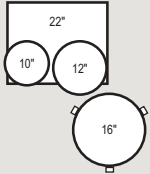

MMX-924XSP $3,799

1. Drums ONLY:
   1 2218BX 22"x18" Bass
   1 1008T 10"x8" Tom
   1 1209T 12"x9" Tom
   1 1616F 16"x16" Fl. Tom
   3 LG-40 FT Legs