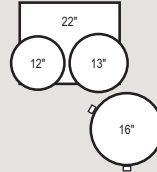

MRX-924XP $3,799

1. Drums ONLY:
2. 1 2218BX 22"x18" Bass
   - 1 1209T 12"x9" Tom
   - 1 1310T 13"x10" Tom
   - 1 1616F 16"x16" Fl. Tom
   - 3 LG-40 FT Legs