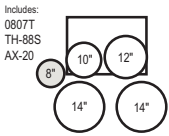

EXR Performance Packs

EXR-6H/C...$179

EXR-6/C...$179